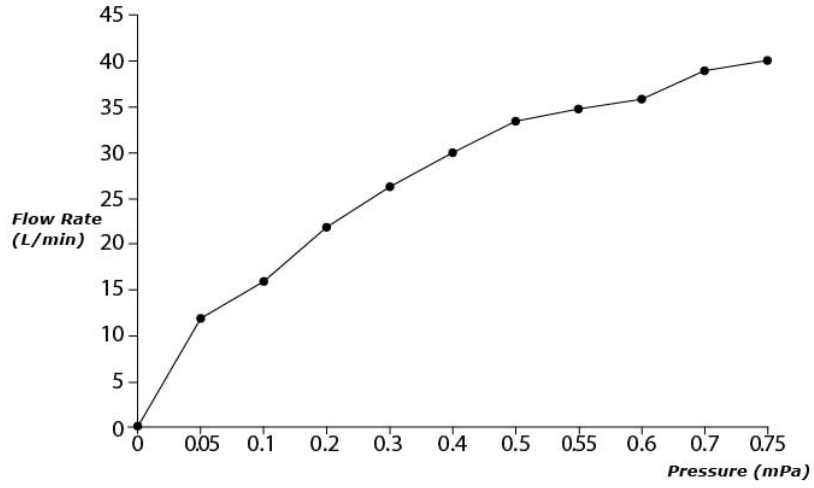

- Size : 135W x 130D x 135H mm
- Material : Brass
- Finish : Chrome
- Water Pressure : 0.25Mpa ~ 0.75Mpa

PARTS DESCRIPTION

- TBS04304B : Single Lever Shower Mixer with Diverter (w/ valve)

TBS04304B

Please consult, TOTO representative for more details.

All rights reserved by TOTO including but not limited to Improve & Change of Product Design, Specs or Availability at any time without prior notice

Flow Rate

TBS04304B

Please consult, TOTO representative for more details.