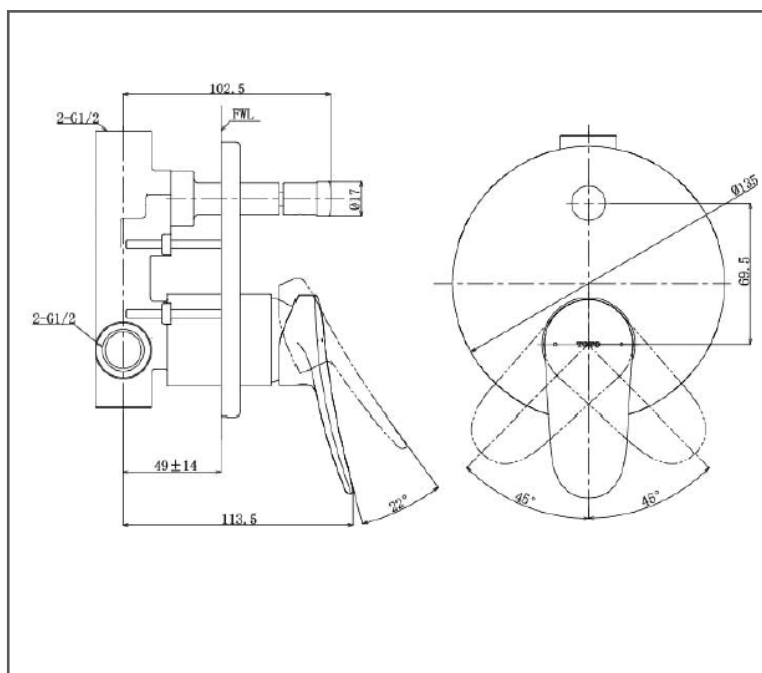

TOTO LF Series

Single Lever Shower Mixer with Diverter
(w/ valve)

TBS04304B

FEATURES

- Design Concept is Life and Flex.
- TOTO original cartridge for smooth control.
- High corrosion resistance plating.

SPECIFICATIONS

- Size : 135W x 130D x 135H mm
- Material : Brass
- Finish : Chrome
- Water Pressure : 0.25Mpa ~ 0.75Mpa

PARTS DESCRIPTION

- TBS04304B : Single Lever Shower Mixer with Diverter (w/ valve)

TBS04304B

Please consult, TOTO representative for more details.

All rights reserved by TOTO including but not limited to Improve & Change of Product Design, Specs or Availability at any time without prior notice

Flow Rate

TBS04304B

Please consult, TOTO representative for more details.