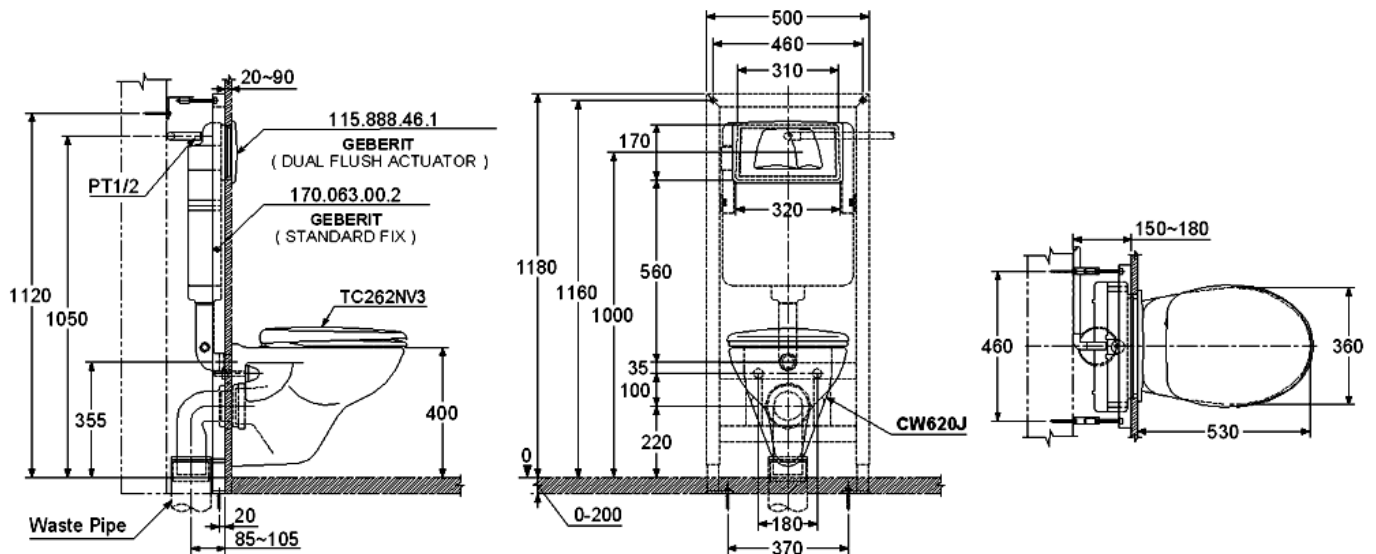

Technical Specification :

Copyright © W.ATELIER SDN. BHD., All rights reserved.

All photos and specification in this brochure are only for illustration and do not necessarily represent the final standard specification. Manufacturer reserve the rights to make further improvements and changes, where appropriate during design development. Therefore, they shall not form part of an offer or contract.