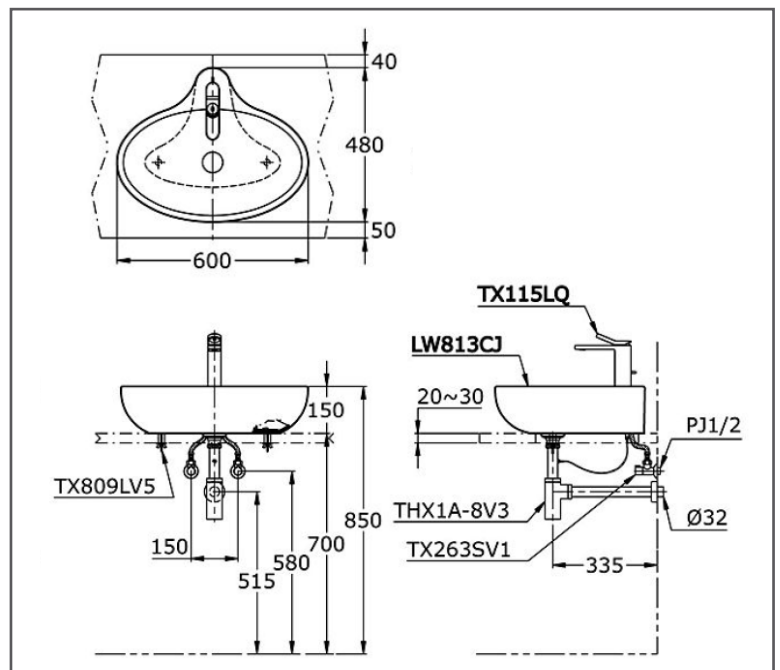

TOTO Le Muse

Console Wash Basin

LW813CJW/F#W

FEATURES

- Elegantly Sophisticated Lavatory

SPECIFICATIONS

- Size : 600W x 480D x 150H mm
- Material : Ceramic

PARTS DESCRIPTION

Faucet not included

- LW813CJW/F#W : Console Wash Basin

COLOURS

White

LW813CJW/F#W

Please consult, TOTO representative for more details.

All rights reserved by TOTO including but not limited to Improve & Change of Product Design, Specs or Availability at any time without prior notice