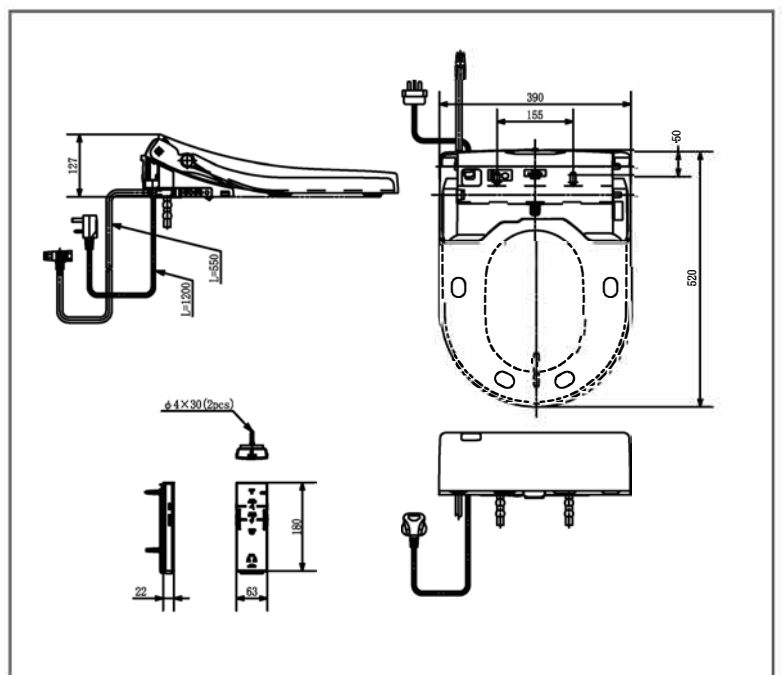

## SPECIFICATIONS

- Size : 390W x 520D x 127H mm
- Material : PP
- Shape : D Shape
- Water Pressure : 0.05 MPa <dynamic> - 0.75 MPa <static> \*
- Power Rating : 220~240V\*\*, 50/60Hz, 830W

\*This is the water pressure just before entering the product.

## PARTS DESCRIPTION

- TCF4732A#NW1 : WASHLET

## COLOURS

White (#NW1)

TCF4732A#NW1

Please consult, TOTO representative for more details.

All rights reserved by TOTO including but not limited to Improve & Change of Product Design, Specs or Availability at any time without prior notice